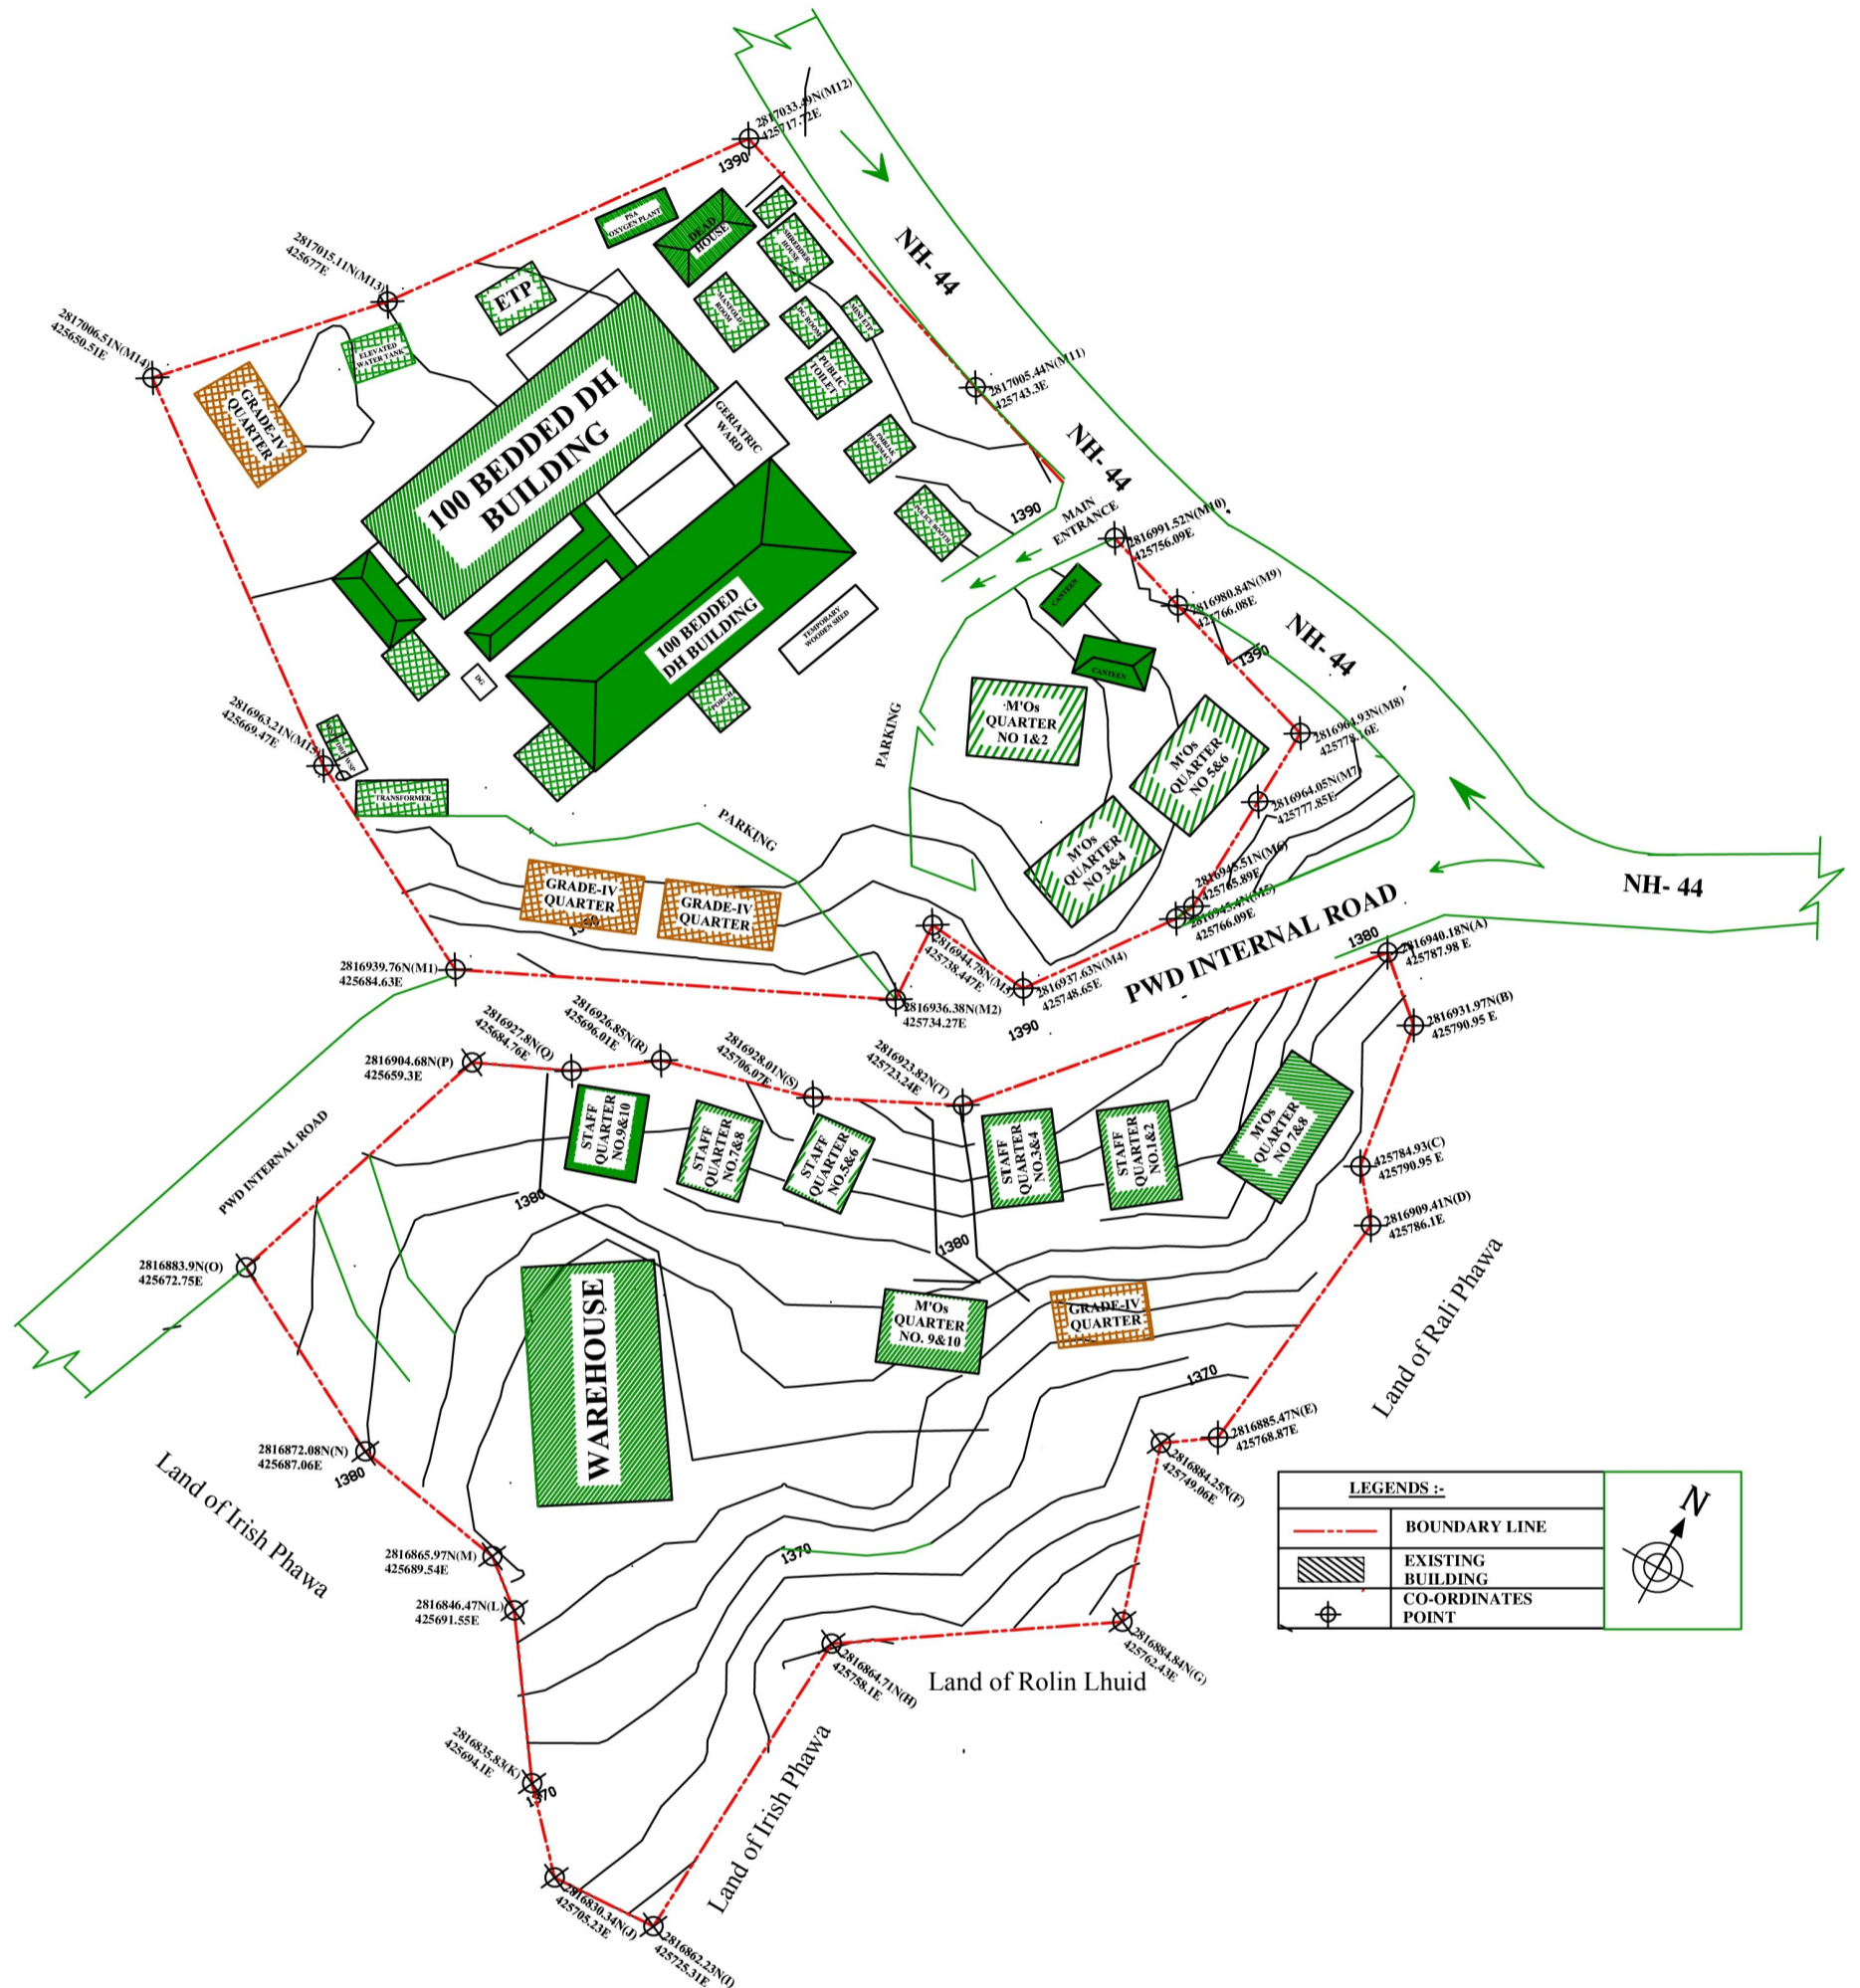

SITE MAPPING OF JOWAI DISTRICT HOSPITAL, IALONG

AREA = 15,352 M² or 3.79 Acres
(SCALE :NTS)

Prepared by:

Junior Engineer
MHSSP
West Jaintia Hills District