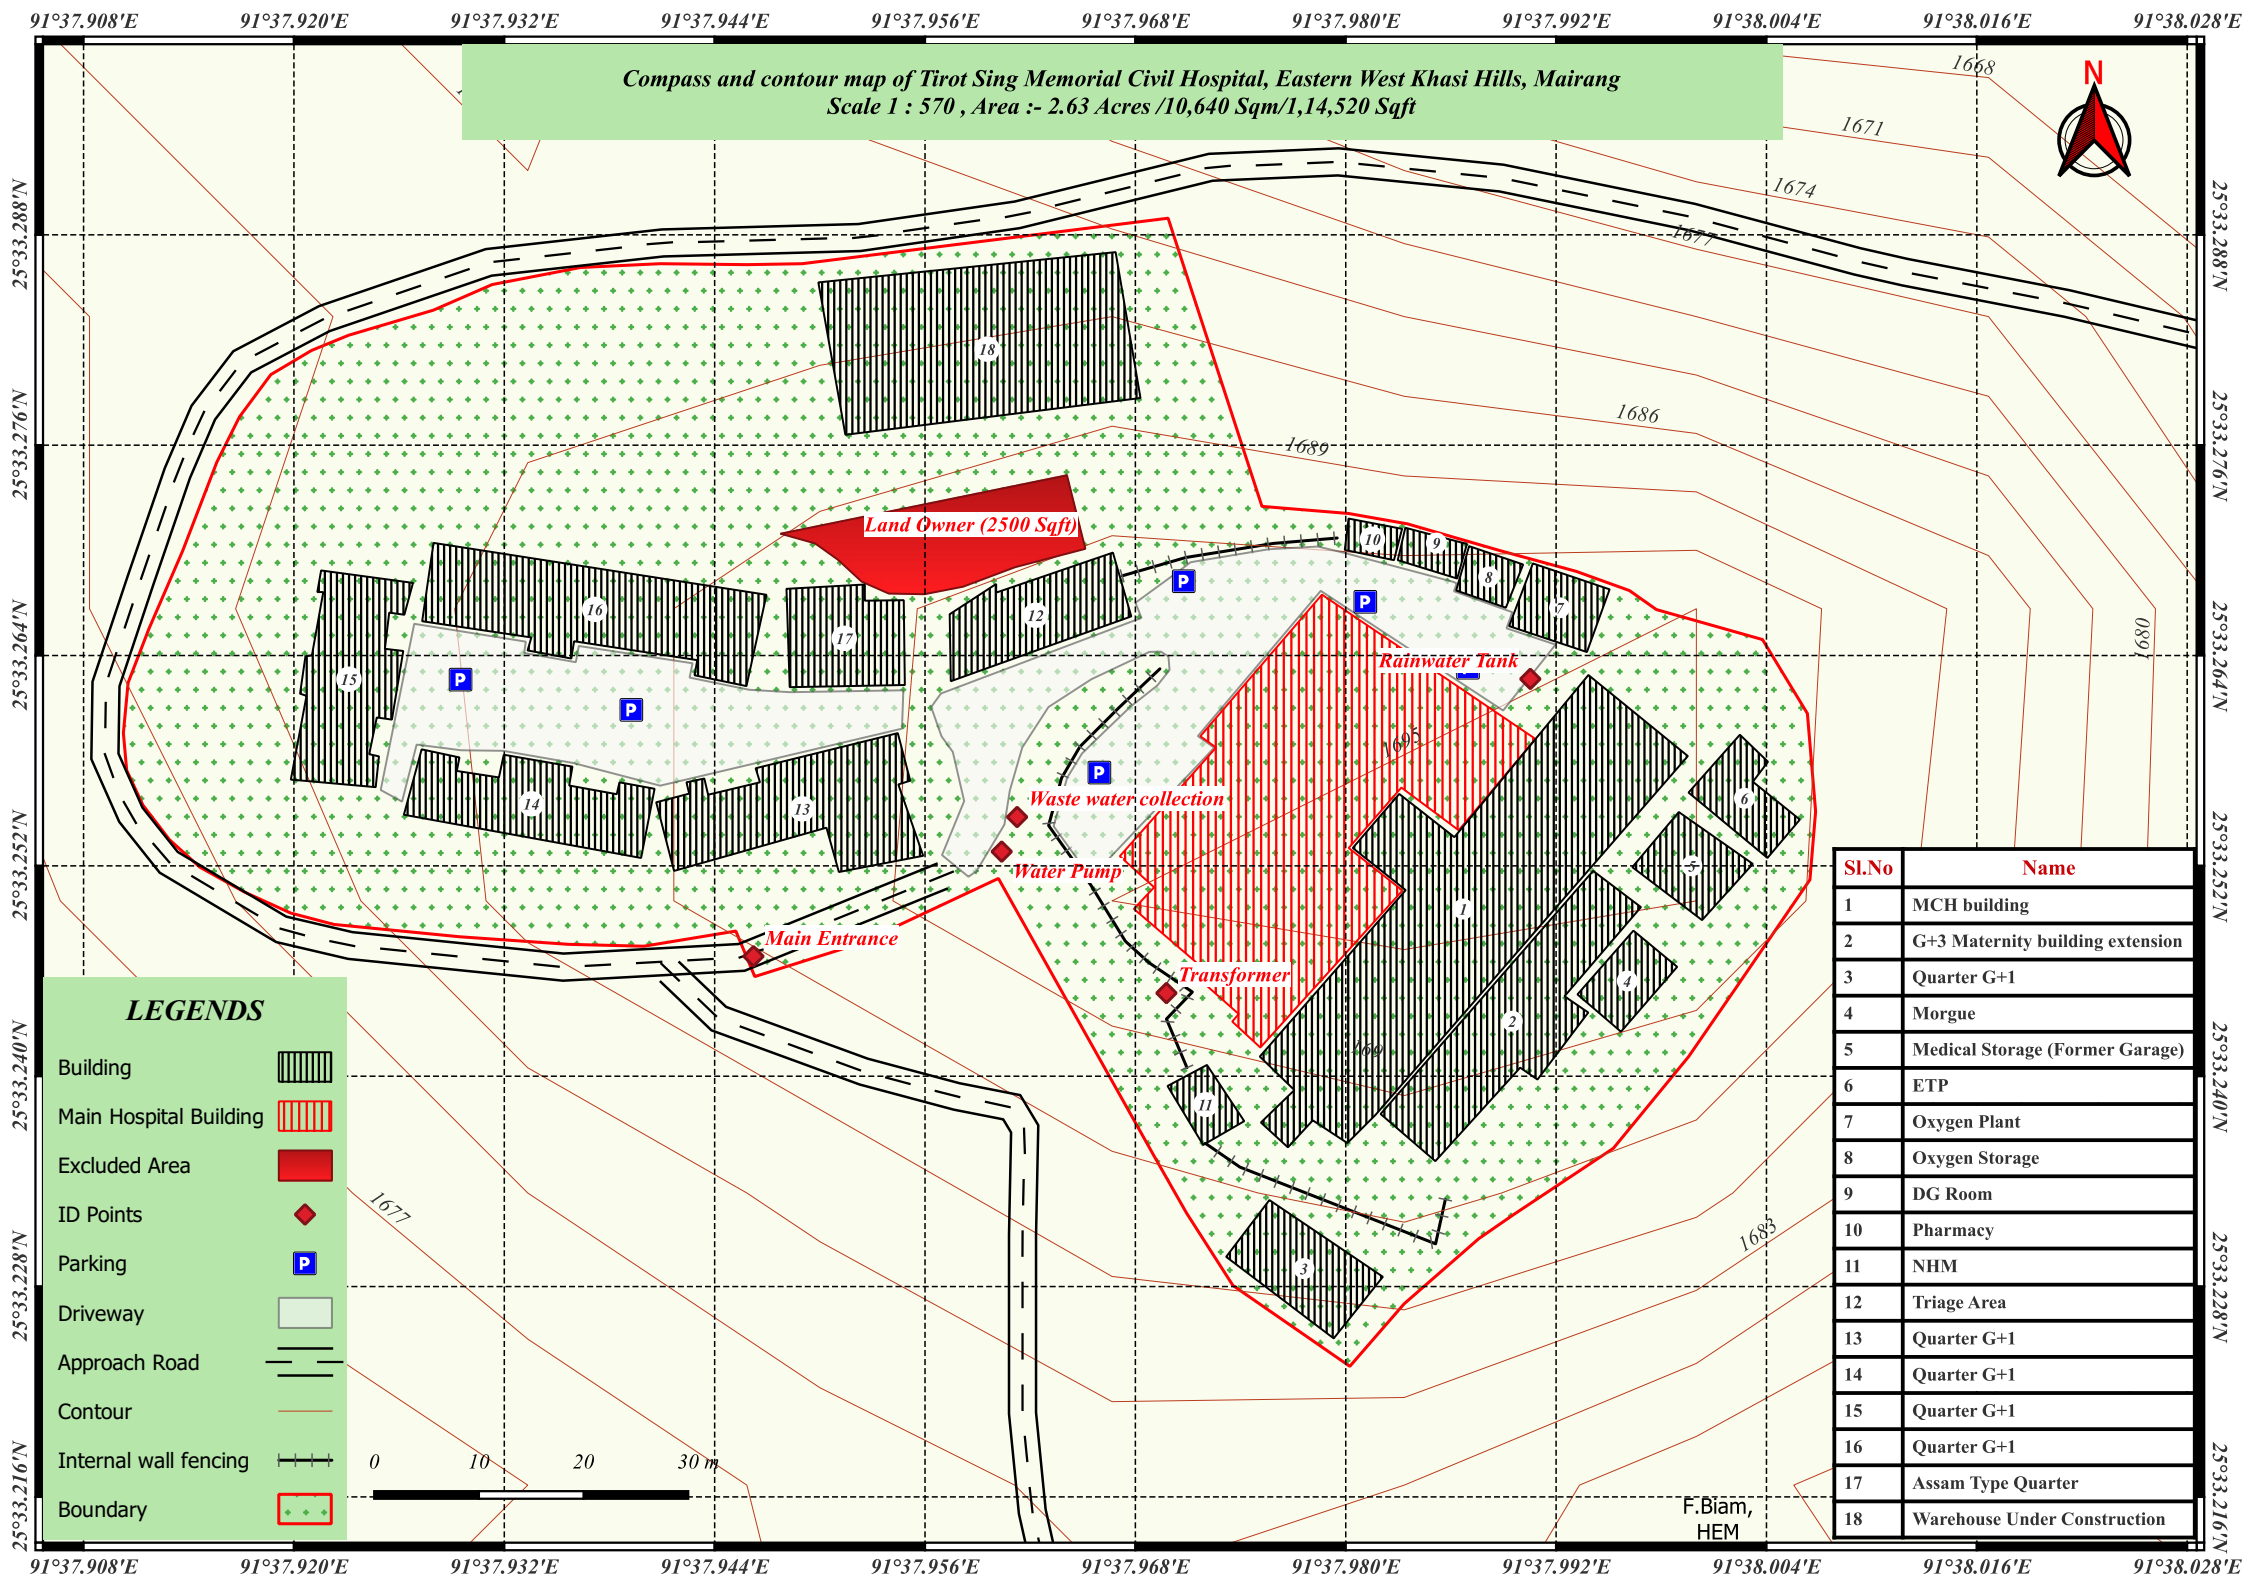

**Compass and contour map of Tirot Sing Memorial Civil Hospital, Eastern West Khasi Hills, Mairang**  
**Scale 1 : 570 , Area :- 2.63 Acres /10,640 Sqm/1,14,520 Sqft**

**LEGENDS**

Building	
Main Hospital Building	
Excluded Area	
ID Points	
Parking	
Driveway	
Approach Road	
Contour	
Internal wall fencing	
Boundary	

Sl.No	Name
1	MCH building
2	G+3 Maternity building extension
3	Quarter G+1
4	Morgue
5	Medical Storage (Former Garage)
6	ETP
7	Oxygen Plant
8	Oxygen Storage
9	DG Room
10	Pharmacy
11	NHM
12	Triage Area
13	Quarter G+1
14	Quarter G+1
15	Quarter G+1
16	Quarter G+1
17	Assam Type Quarter
18	Warehouse Under Construction